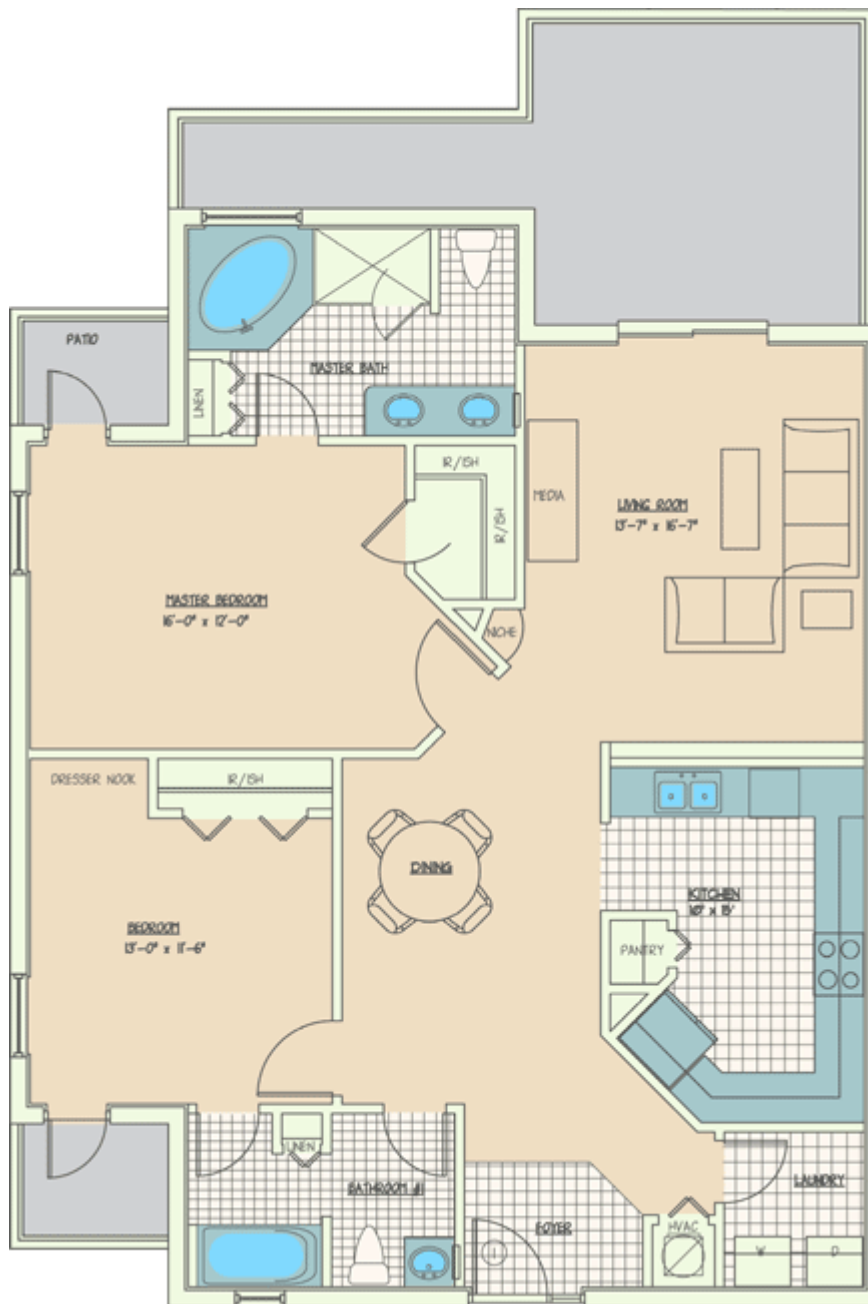

Abacos Floorplan

3 Bedroom 2 Bath – 1232 SF

Andros Floorplan

2 Bedroom 2 Bath – 1394 SF

San Salvador Floorplan

2 Bedroom 2 Bath – 1116 SF