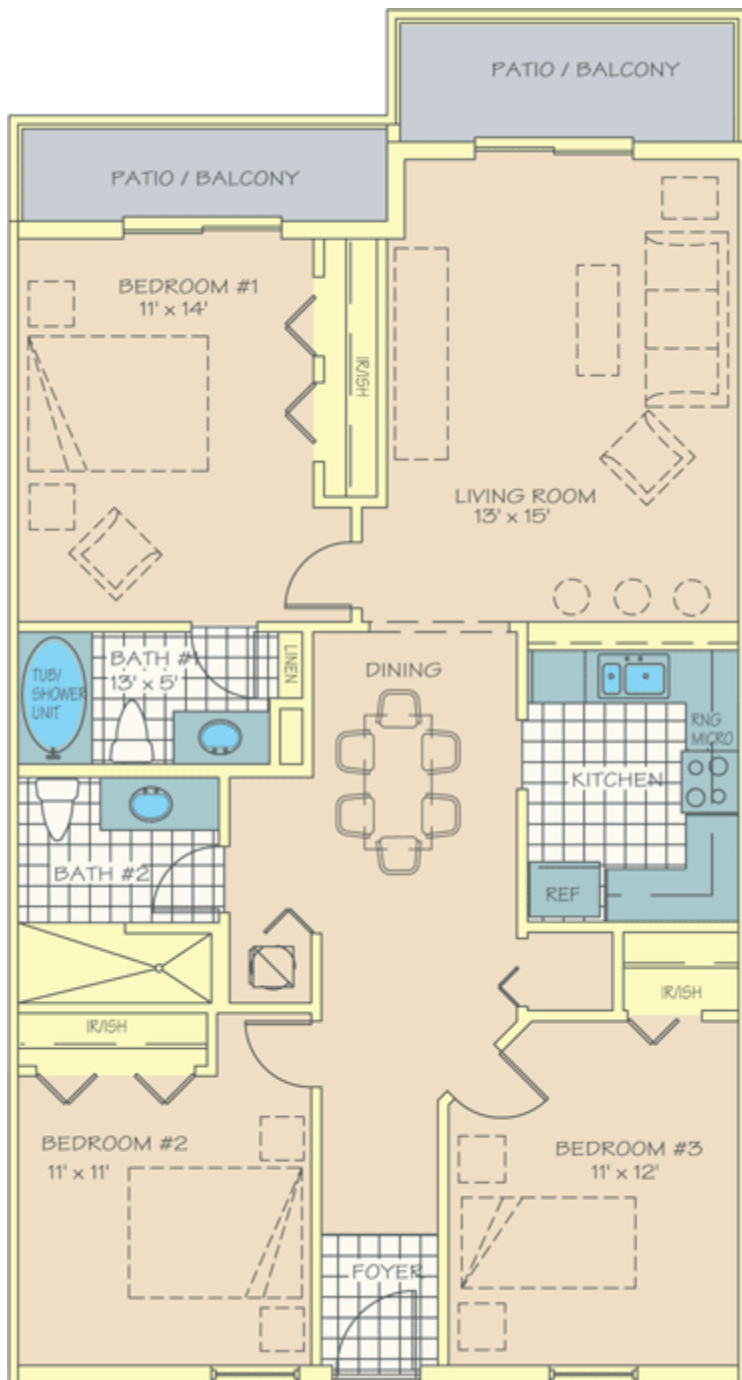

Abacos Floorplan

3 Bedroom 2 Bath – 1232 SF

Andros Floorplan

2 Bedroom 2 Bath – 1394 SF

San Salvador Floorplan

2 Bedroom 2 Bath – 1116 SF